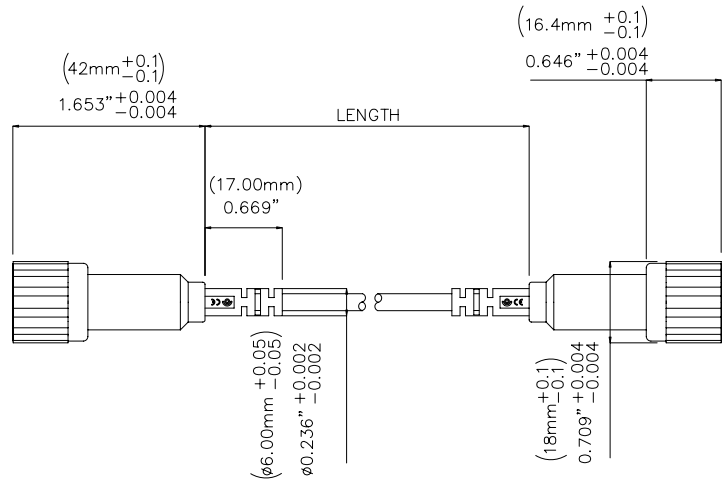

Models 72926
IEC Insulated BNC Male 50 ohm Cable

Features

- IEC Insulated BNC Male to BNC Male 50 ohm cable.

Materials

- Connector body: Nickel plated Brass
- Center Contact: Gold Plated Brass
- Dielectric: White PTFE

Ordering Information

Model: 72926-C-Length
Available Lengths: 40 inches (-40) or 80 inches (-80)

Specifications

Max Current	3 A Max
Max Voltage	500 V CAT I 150 V CAT III
Cable	50 Ω